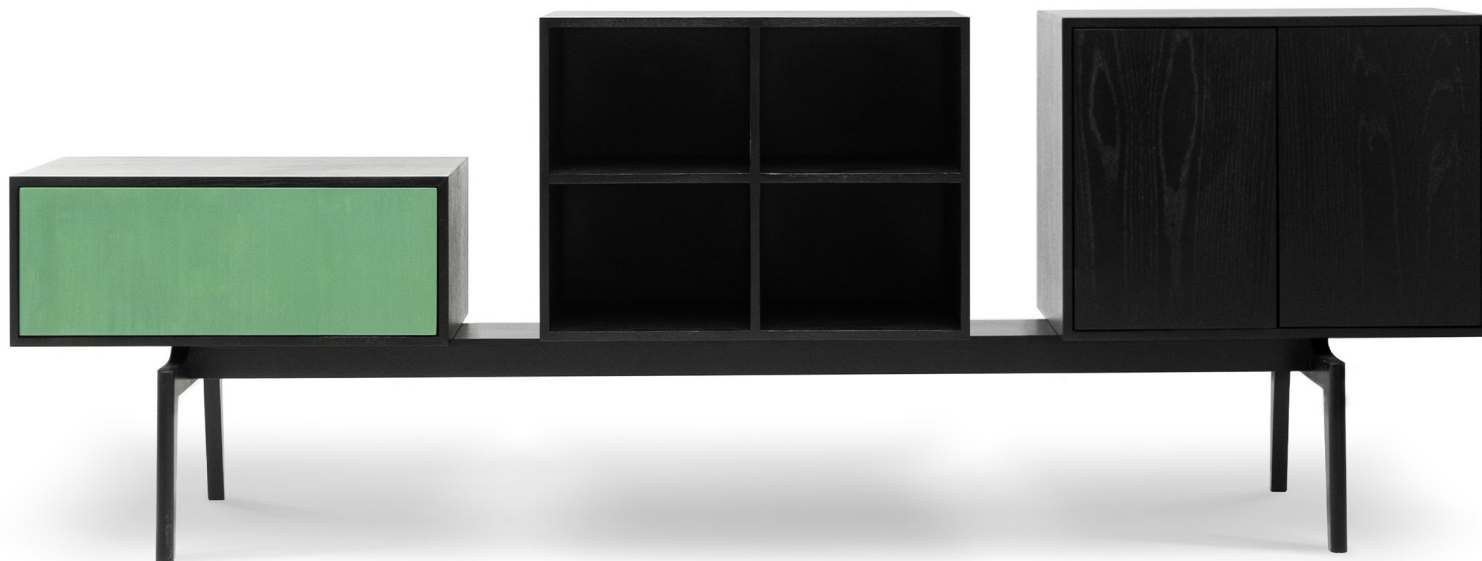

C J L O

M O B L E F U R N I T U R E

BLOOQ

Number of seats: 4+2+1

Material: foam

Stand material: wooden

Girth 4 Size: 230*90*60

Girth 2 Size: 150*90*60

Girth1 Size: 95*80*65cm

Goshe

Console

Material: wooden

Stand material: aluminum

Size of each couch: 150*30*75cm

Kai

Coffee Table
Material: wooden
Size: 155*40cm

Kai

Chair No.1
Material: wooden
Size: 75*40*40cm

Kai

Chair No.2
Material: wooden
Size: 80*38*45cm

Kai

Dining Table 6 seats
Material: wooden
Size: 180*80*75cm

Kai

Console
Material: wooden
Size: 230*50cm

Kai

Dining Table 4 seats
Material: wooden
Size: 120*80*75cm

Kaizen

Shoe Rack
Material: wooden
Size: 75*40*90cm

Raw

Shoe Rack
Material: wooden
Size: 115*40*50cm

115cm

50cm